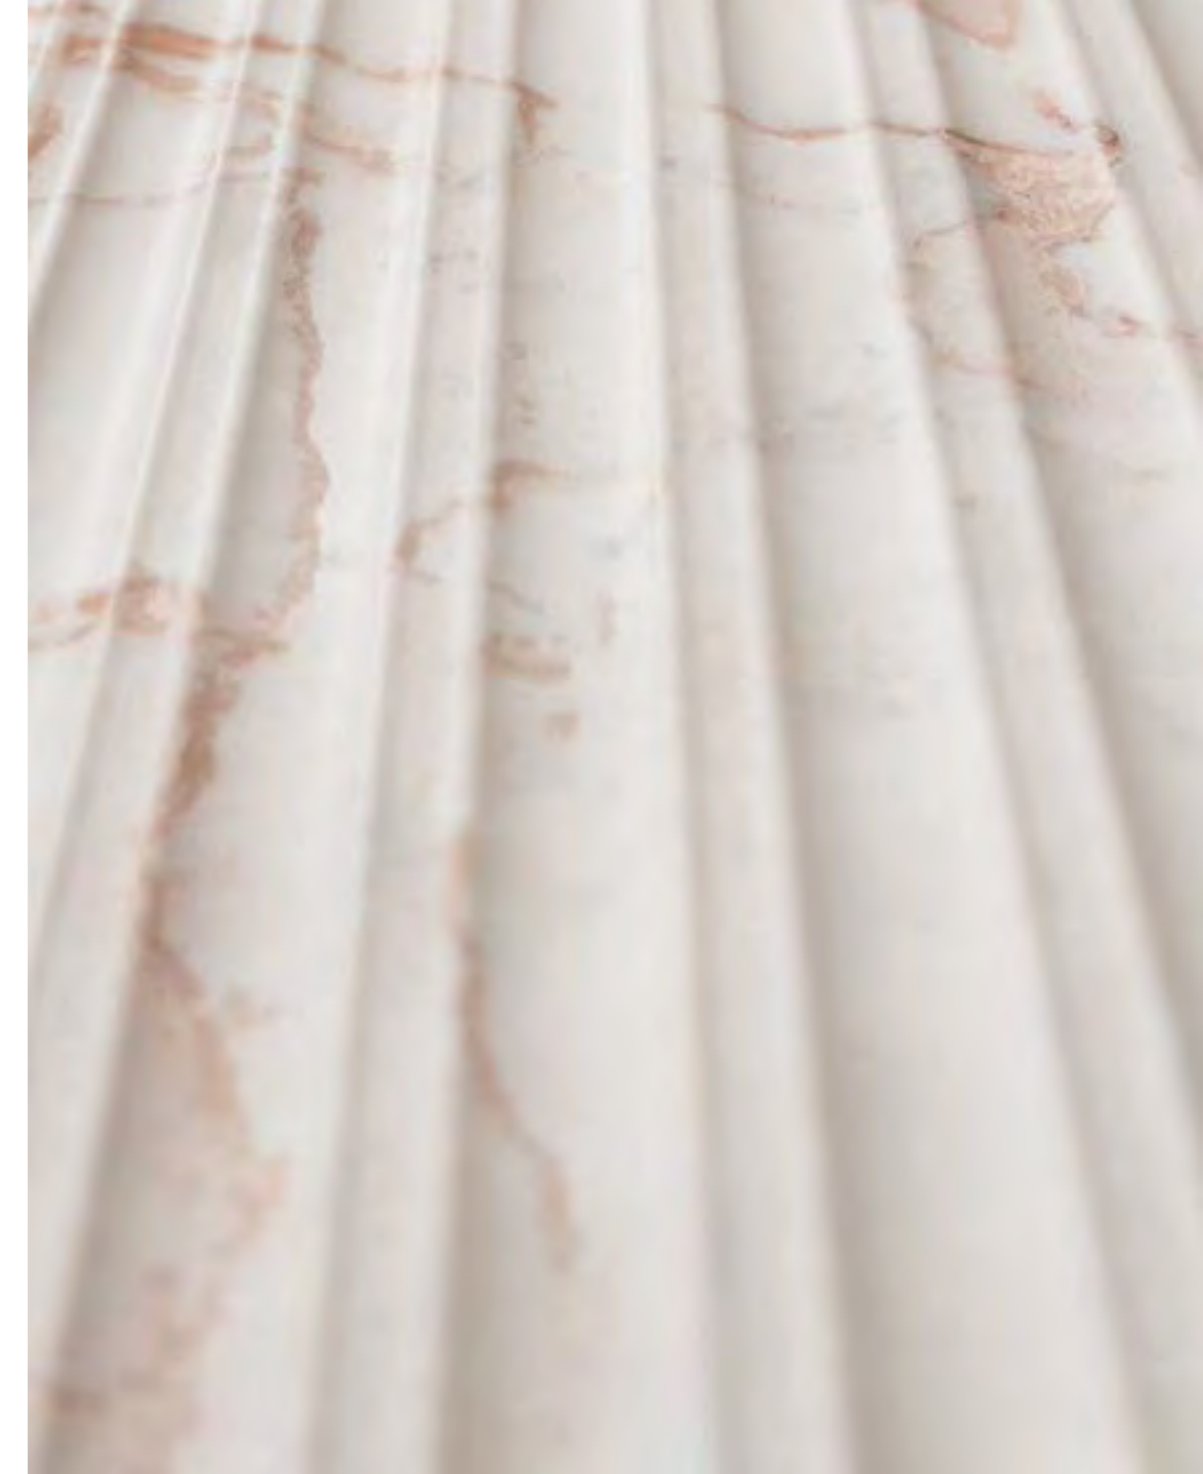

FORMATS FORMATOS

150x320 cm available (ELEVATE WORKTOPS).
Disponible 150x320 cm (ELEVATE WORKTOPS).

COLOURS COLORES

WHITE

FINISHES ACABADOS

> FLOOR
DAHLIA WHITE SP/100X180/R

Scan and discover
DAHLIA:
Escanee y descubra
DAHLIA: