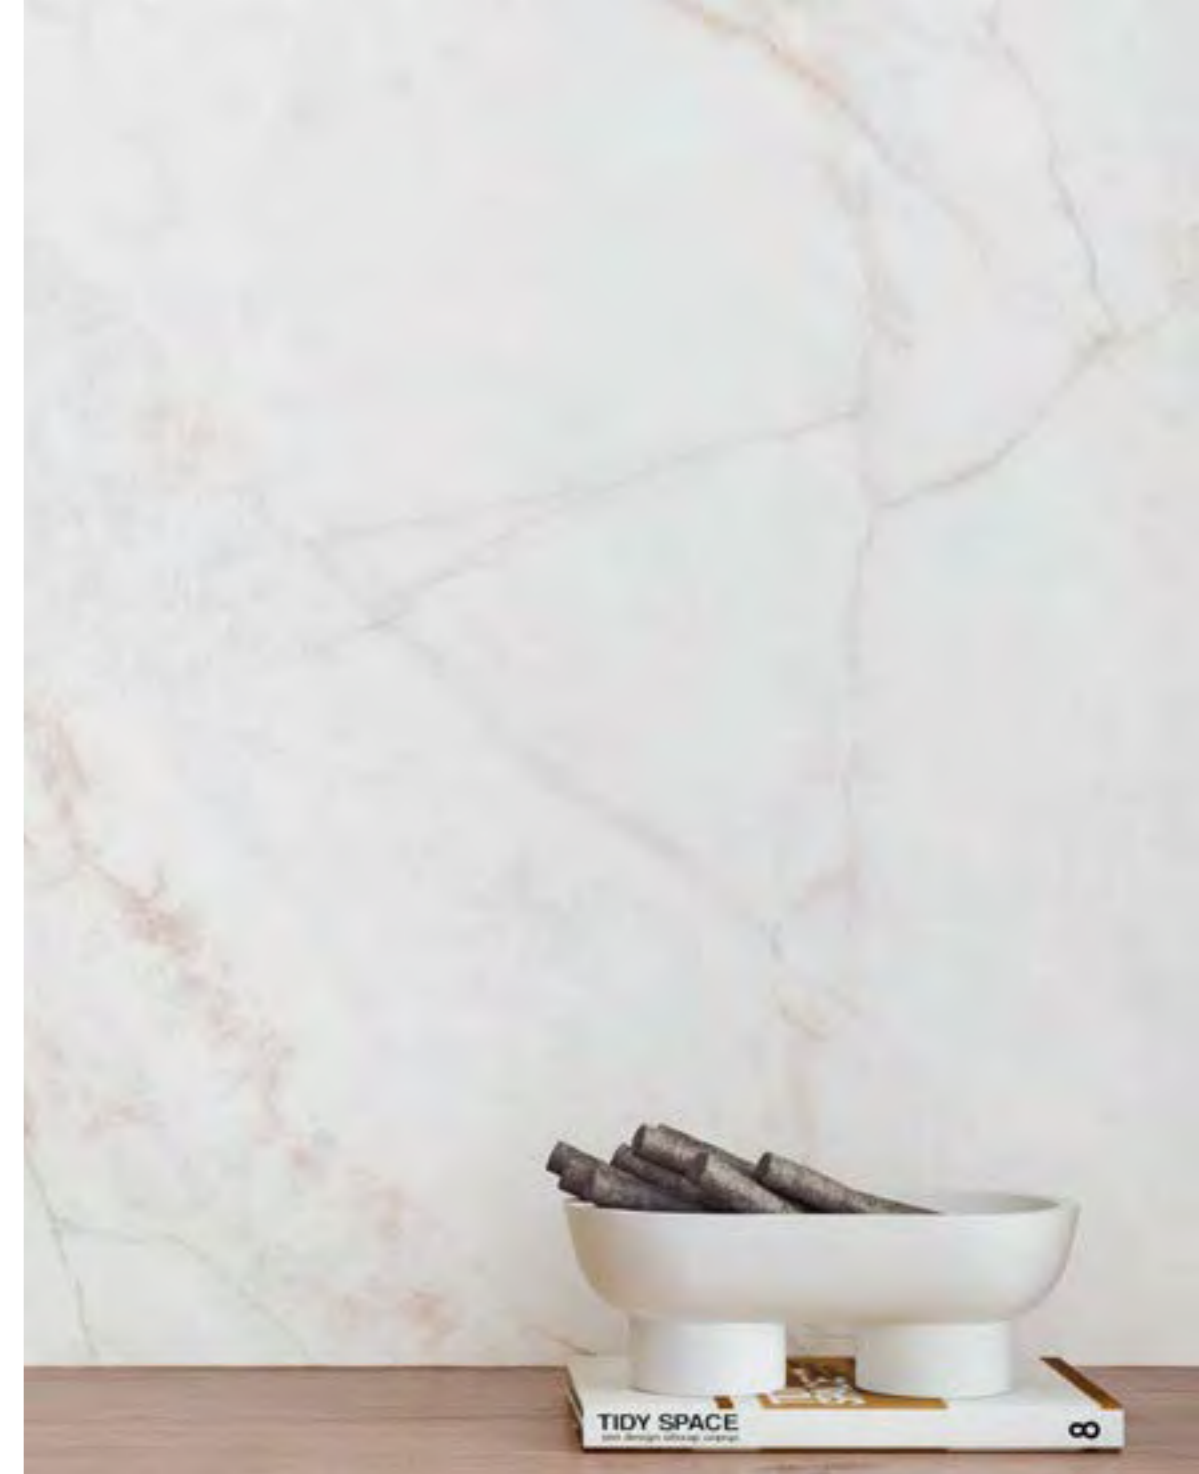

SPECIAL PIECES
PIEZAS ESPECIALES

Porcelain Porcelánico (9 mm)

D. CHEVRON 30x21,9 cm 11.8x8.6 "			
	DAHLIA WHITE GROW PORTO	Polished (EP) All in One (AS)	39655 U55
	DAHLIA WHITE GROW PORTO	Natural (NT) All in One (AS)	39650 U55
	DAHLIA WHITE OUD KALUA	Polished (EP) All in One (AS)	39654 U55
	DAHLIA WHITE OUD KALUA	Natural (NT) All in One (AS)	39652 U55
	DAHLIA WHITE OUD EBONY	Polished (EP) All in One (AS)	39653 U55
	DAHLIA WHITE OUD EBONY	Natural (NT) All in One (AS)	39651 U55

Porcelain Porcelánico (9 mm)

*D. MIX 30x30 cm 11.8x11.8 "			
	DAHLIA WHITE DAHLIA WHITE OUD TAUPE	Natural (NT) Polished (EP) All in One (AS)	39629 U51
	DAHLIA WHITE DAHLIA WHITE OUD KALUA	Natural (NT) Polished (EP) All in One (AS)	39631 U51
	DAHLIA WHITE DAHLIA WHITE OUD EBONY	Natural (NT) Polished (EP) All in One (AS)	39632 U51

* Random colour position.
* Posición de colores aleatoria.

White Body Pasta Blanca (10,5 mm)

D. MOSAIC 30x30 cm 11.8x11.8 "			
	DAHLIA WHITE	Polished (EP)	39628 U36
	DAHLIA WHITE	Natural (NT)	39627 U36

> DAHLIA WHITE SP